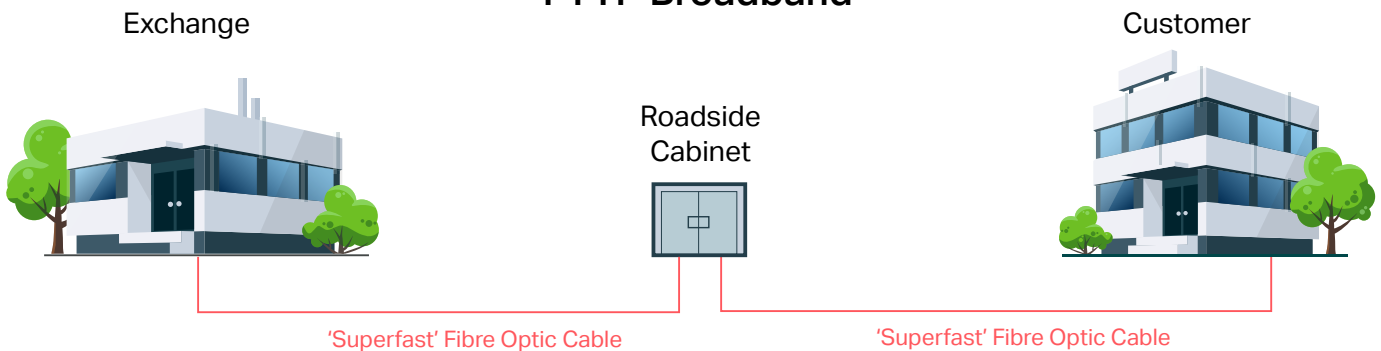

FTTP Broadband

Benefits of FTTP

More speed

Faster speed and reliability in transmitting signals along the fibre cables means that uploading and downloading speeds are faster than ever before, and high-quality media can be streamed with ease. Cloud-based apps like Horizon Contact and Microsoft Teams Direct Routing run without a hitch, even with plenty of users. Everyone can work at full tilt without worrying about the internet slowing down. Reduced latency and jitter make video calls so sharp you'll feel like you're in the room.

Increased reliability

FTTP lines are very reliable, as they are immune to interference and do not suffer the signal attenuation experienced by copper lines carrying traditional broadband services to the premises. As a result, ultrafast FTTP broadband services deliver significantly higher speeds and are more reliable. And fibre optic cables are generally more durable than copper, since the materials they are made from

are less susceptible to water damage, and they also last a lot longer: fibre optic cables can run for around 40 years without needing to be serviced.

Future-proof

FTTP represents part of the 'next generation' of broadband, offering speeds that will seriously increase your capabilities, productivity, and output, and removing any reliance on copper-based PSTN which will be switched off in 2025.

Business essential

FTTP enables companies to benefit from efficiency improvements and cost savings, through improved online marketing, ordering, and invoicing, enhanced video conferencing and VoIP services and improved access to cloud-based services. In businesses where multiple employees share a single broadband connection, ultrafast FTTP broadband ensures productivity is not affected at peak usage times.

If you would like to talk to us about FTTP, contact us today.

03300245077

info@b2b-comms.co.uk

www.b2b-comms.co.uk

S14 Lasyard House Underhill Street Bridgnorth
Shropshire WV16 4BB